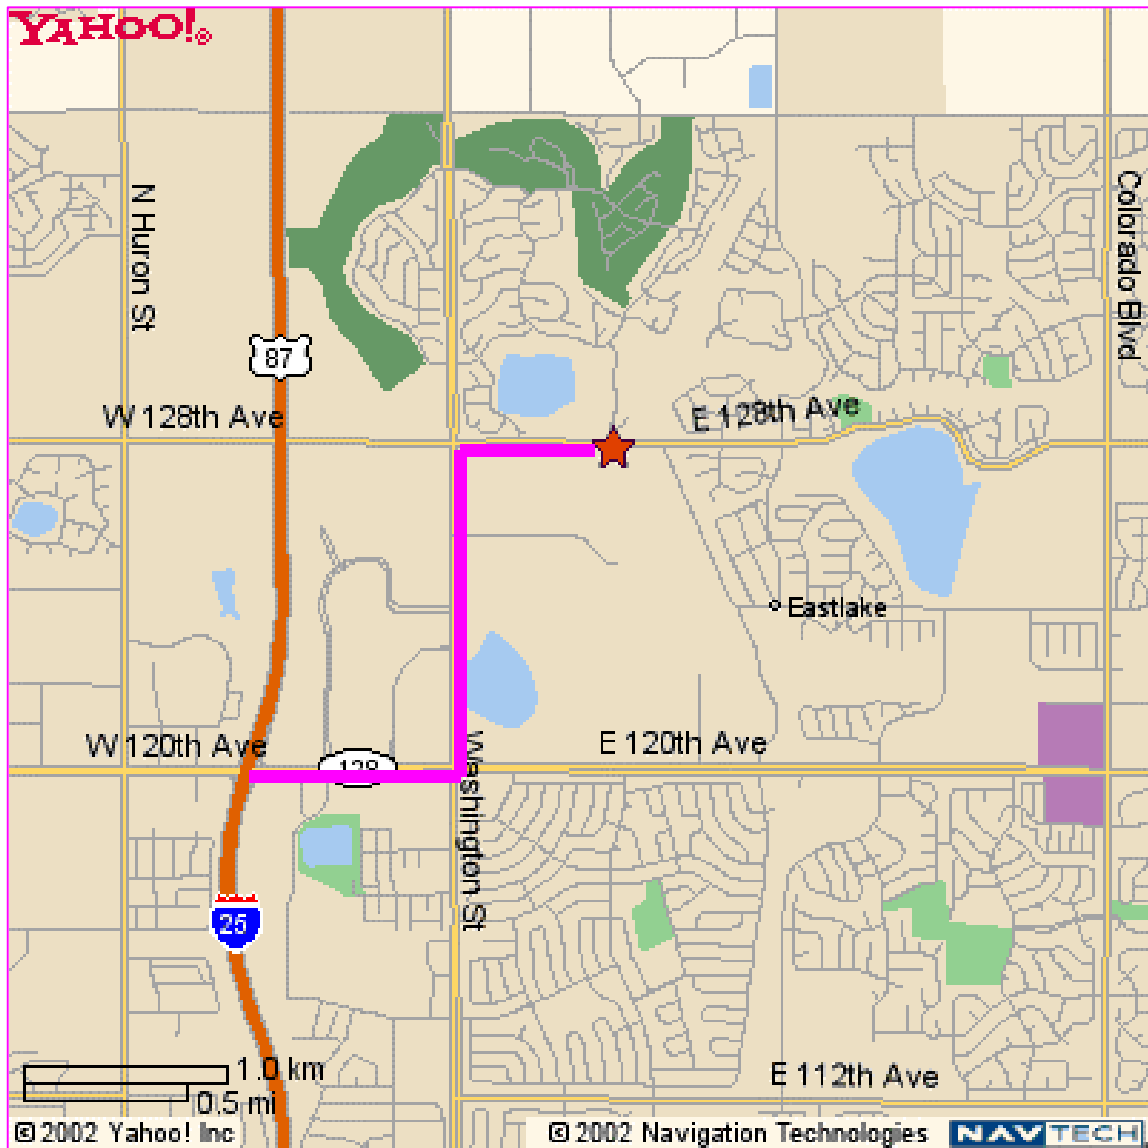

Direction to Adams 12 Five Star Schools Educational Support Center

Take the 120th Ave exit off I-25 and go east to Washington Street.

Go north on Washington to 128th Ave.

Turn east on 128th go about a half-mile then pass the traffic light and just past RR tracks is our sign.

Take a right into the main parking lot. Park anywhere you can find a space.