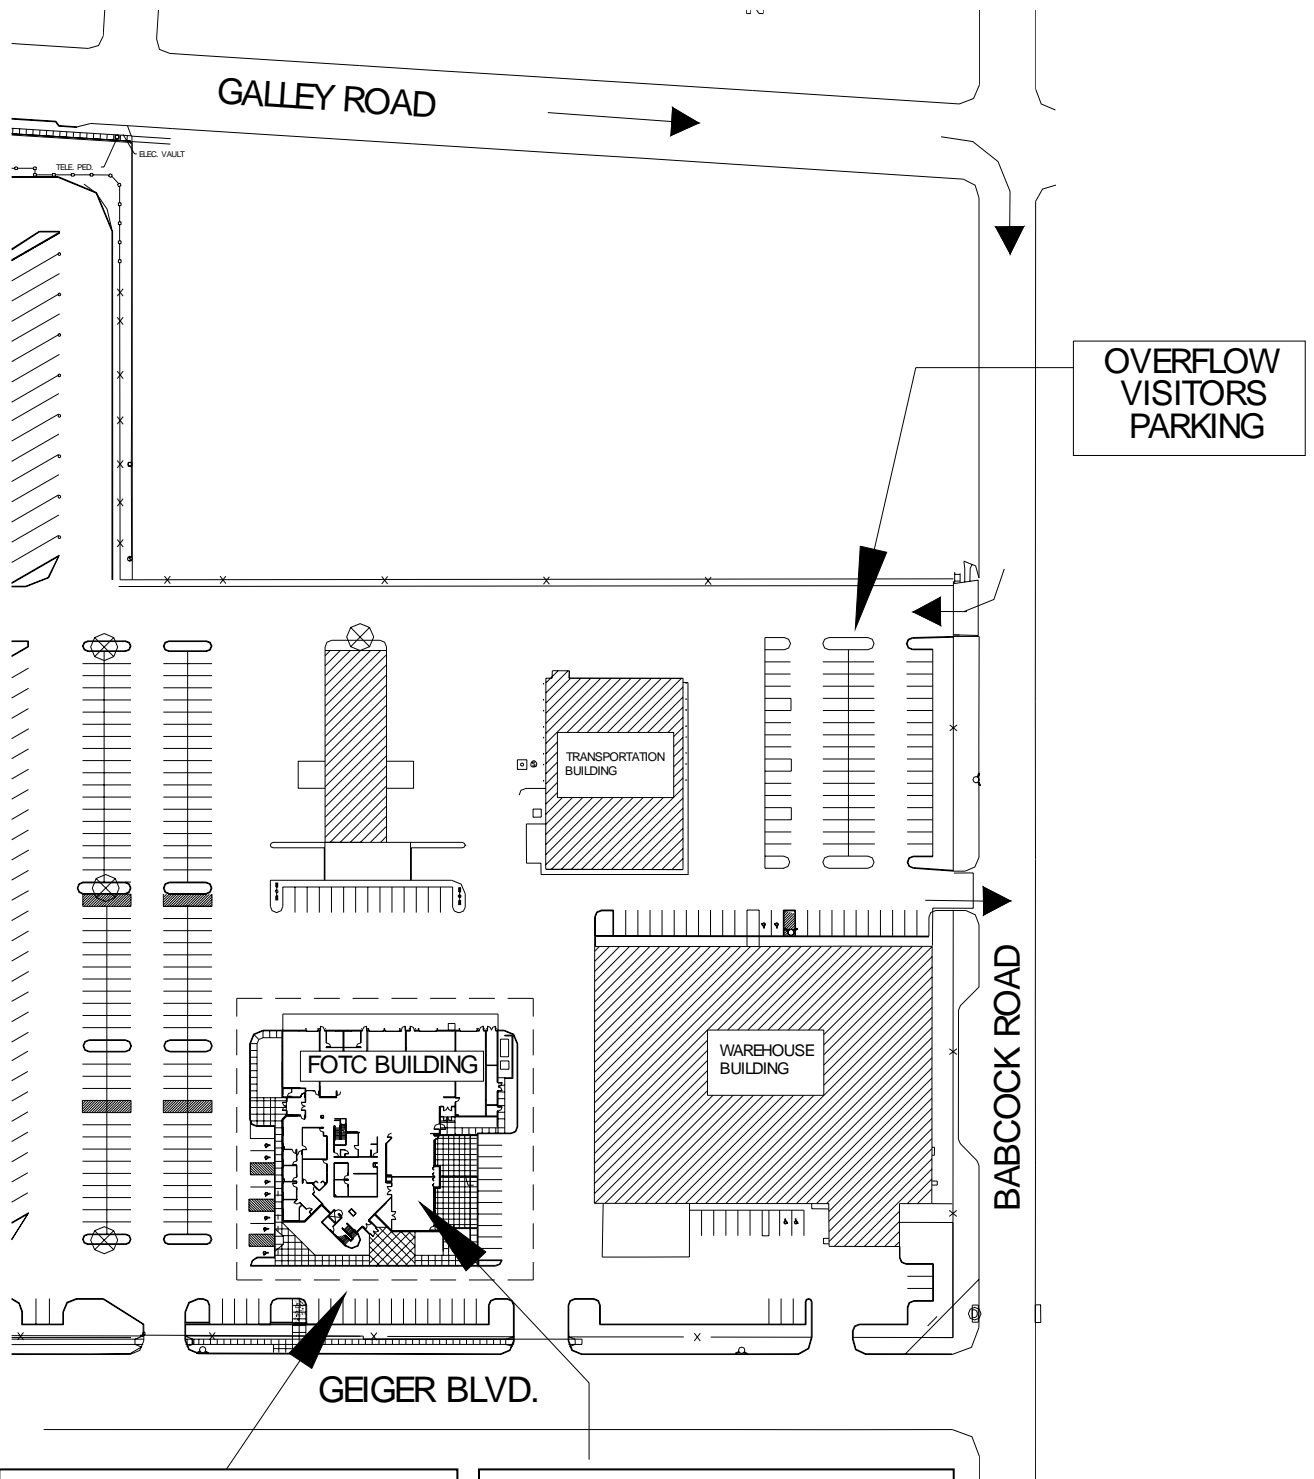

Coming from the North - On Interstate 25 take the Academy Blvd Exit #150. Head South on Academy Blvd about 9 miles. Turn left (east) on Galley. Turn right (south) on Babcock. Make an immediate right on Geiger Blvd. Take the first right into the facilities parking lot.

Coming from the South- On Interstate 25 take the Academy Blvd. Exit #135. Head North on Academy Blvd about 8 miles. Turn right (east) on Galley. Turn right (south) on Babcock. Make an immediate right on Geiger Blvd. Take the first right into the facilities parking lot.

All parking is assigned.
 Use visitors parking area only or park on street.

FOTC
 5240 Geiger Blvd.
 Training Room 1ST Floor